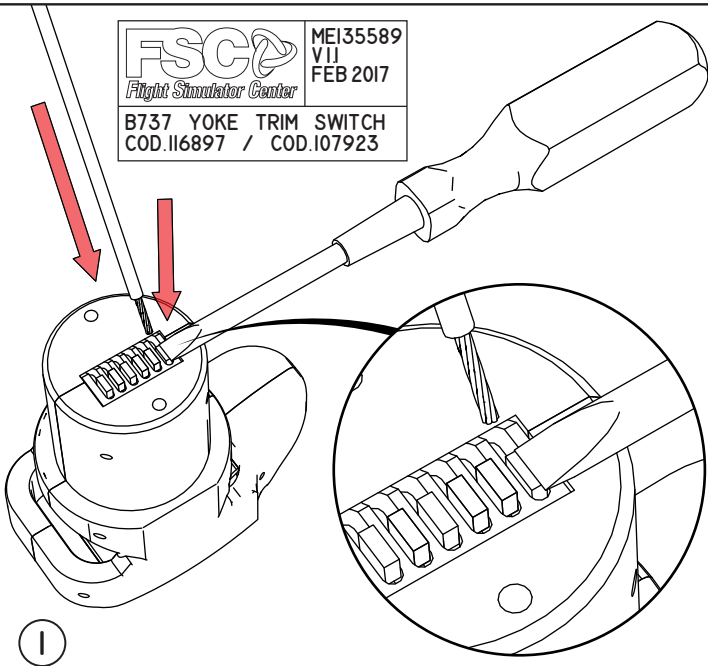

MEI35589  
VII  
FEB 2017

B737 YOKE TRIM SWITCH  
COD.II6897 / COD.I07923

**FSC**  
*Flight Simulator Center*

MEI35589  
VII  
FEB 2017

B737 YOKE TRIM SWITCH  
COD.II6897 / COD.I07923

2

3

	MEI35589
	VII FEB 2017
B737 YOKE TRIM SWITCH COD.II6897 / COD.I07923	