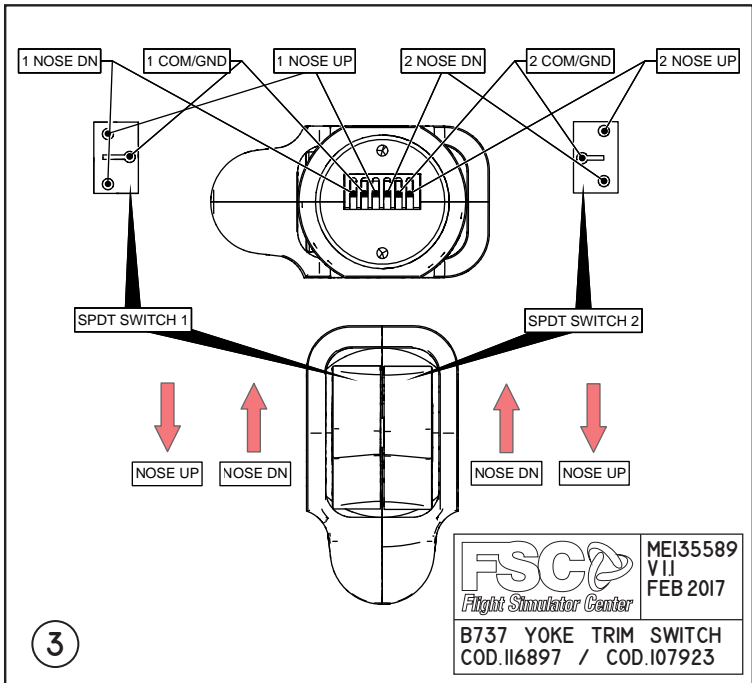

MEI35589  
VII  
FEB 2017

B737 YOKE TRIM SWITCH  
COD.II6897 / COD.I07923

**FSC**  
*Flight Simulator Center*

MEI35589  
VII  
FEB 2017

B737 YOKE TRIM SWITCH  
COD.II6897 / COD.I07923

2

3

	MEI35589
	VII FEB 2017
B737 YOKE TRIM SWITCH COD.II6897 / COD.I07923	